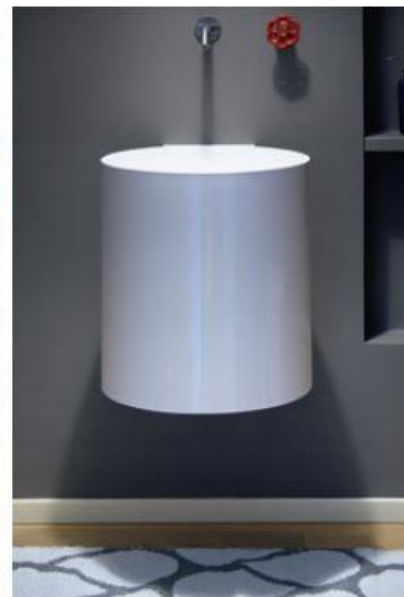

MA06-BIG

42,00 €+IVA | 70X160 cm | 4 pz